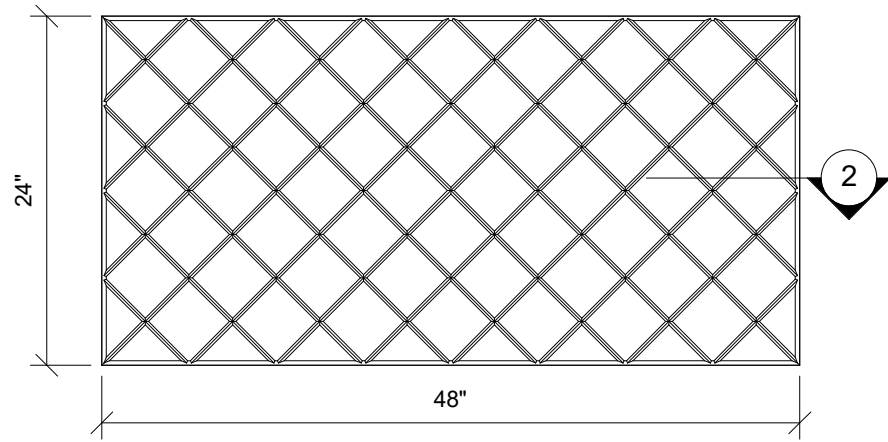

1 SIDE VIEW
1" = 1'-0"

2 EDGE DETAIL
3" = 1'-0"

3 PLAN VIEW
1" = 1'-0"

4 END VIEW
1" = 1'-0"

123 Columbia Court N. Chaska, MN 55318
www.acousticalsurfaces.com
1-800-854-2948

PRODUCT LINE: 1 3/8" Enviroacoustic Design Panels - 2ft x 4ft - Beveled Edge - Crossed