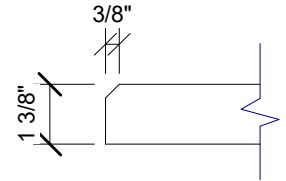

1 SIDE VIEW
1" = 1'-0"

2 EDGE DETAIL
3" = 1'-0"

3 PLAN VIEW
1" = 1'-0"

4 END VIEW
1" = 1'-0"

123 Columbia Court N. Chaska, MN 55318
www.acousticalsurfaces.com
1-800-854-2948

PRODUCT LINE: 1 3/8" Enviroacoustic Design Panels - 2ft x 4ft - Beveled Edge - Crossed